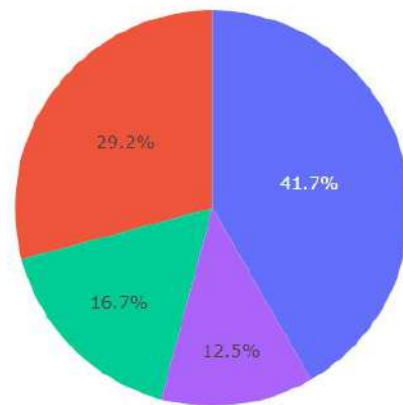

# SpaceX Launch Records Dashboard

All Sites

Total Success Launches by Site

- KSC LC-39A
- CCAFS LC-40
- VAFB SLC-4E
- CCAFS SLC-40

# SpaceX Launch Records Dashboard

CCAFS LC-40

Total Success Launches for Site CCAFS LC-40

■ 0  
■ 1

Payload range (Kg):

Correlation Between Payload and Success for all Sites

Payload range (Kg):

Correlation Between Payload and Success for all Sites