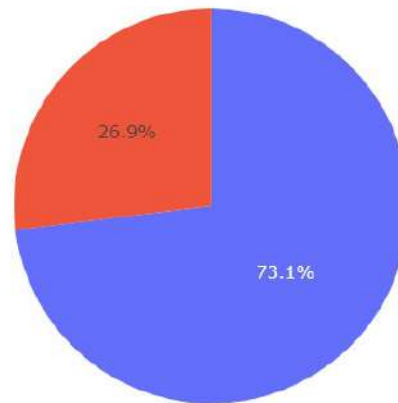

# SpaceX Launch Records Dashboard

All Sites

Total Success Launches by Site

- KSC LC-39A
- CCAFS LC-40
- VAFB SLC-4E
- CCAFS SLC-40

# SpaceX Launch Records Dashboard

CCAFS LC-40

Total Success Launches for Site CCAFS LC-40

■ 0  
■ 1

Payload range (Kg):

Correlation Between Payload and Success for all Sites

Payload range (Kg):

Correlation Between Payload and Success for all Sites