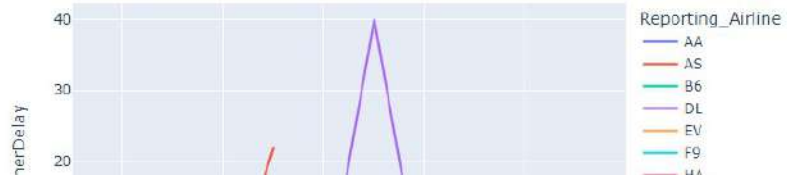

## US Domestic Airline Flights Performance

Report Type:

Yearly Airline Delay Report

Choose Year:

2017

Average carrier delay time (minutes) by airline

Average weather delay time (minutes) by airline

Number of flights from origin state

Number of flights from origin state

Average weather delay time (minutes) by airline

Flights

Average security delay time (minutes) by airline

Average security delay time (minutes) by airline

Average late aircraft delay time (minutes) by airline