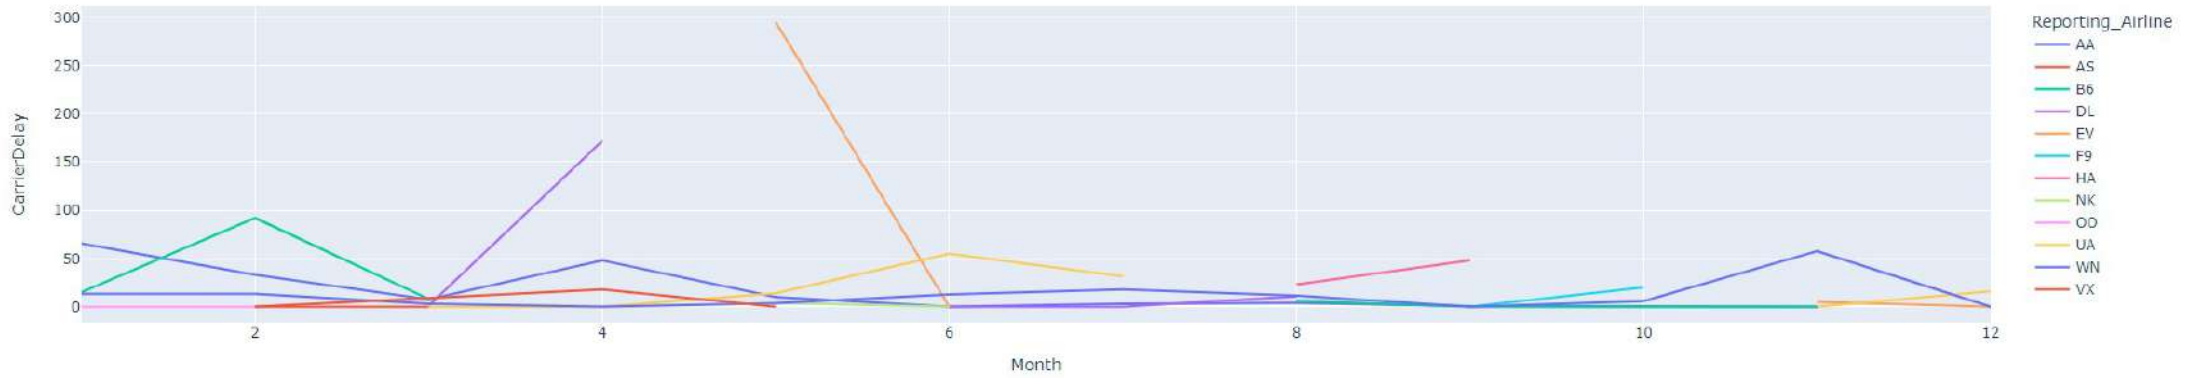

## US Domestic Airline Flights Performance

Report Type:

Yearly Airline Delay Report

Choose Year:

2017

Average carrier delay time (minutes) by airline

Average weather delay time (minutes) by airline

Number of flights from origin state

Number of flights from origin state

Average weather delay time (minutes) by airline

Flights

Average security delay time (minutes) by airline

Average security delay time (minutes) by airline

Average late aircraft delay time (minutes) by airline