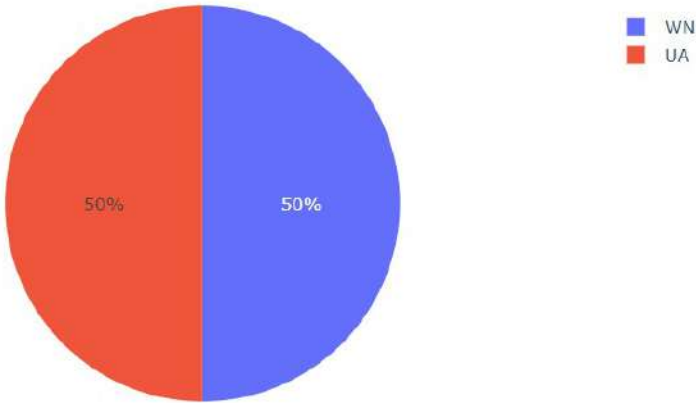

## US Domestic Airline Flights Performace

**Report Type:**

**Choose Year:**

- 2005
- 2006
- 2007
- 2008
- 2009
- 2010

% of flights by reporting airline

Number of flights from origin state

Monthly Flight Cancellation