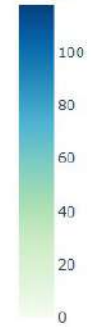

## US Domestic Airline Flights Performance

Report Type:

Yearly Airline Delay Report

Choose Year:

2017

Average carrier delay time (minutes) by airline

Average weather delay time (minutes) by airline

Number of flights from origin state

Number of flights from origin state

Average weather delay time (minutes) by airline

Flights

Average security delay time (minutes) by airline

Average security delay time (minutes) by airline

Average late aircraft delay time (minutes) by airline