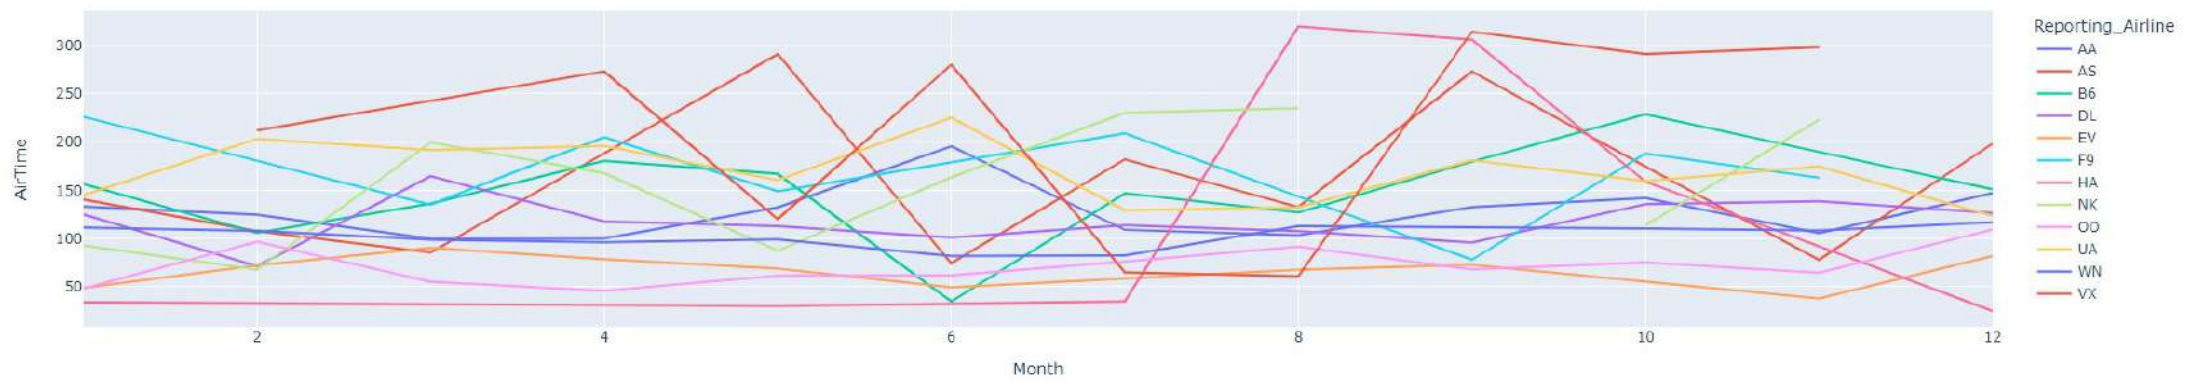

Average monthly flight time (minutes) by airline