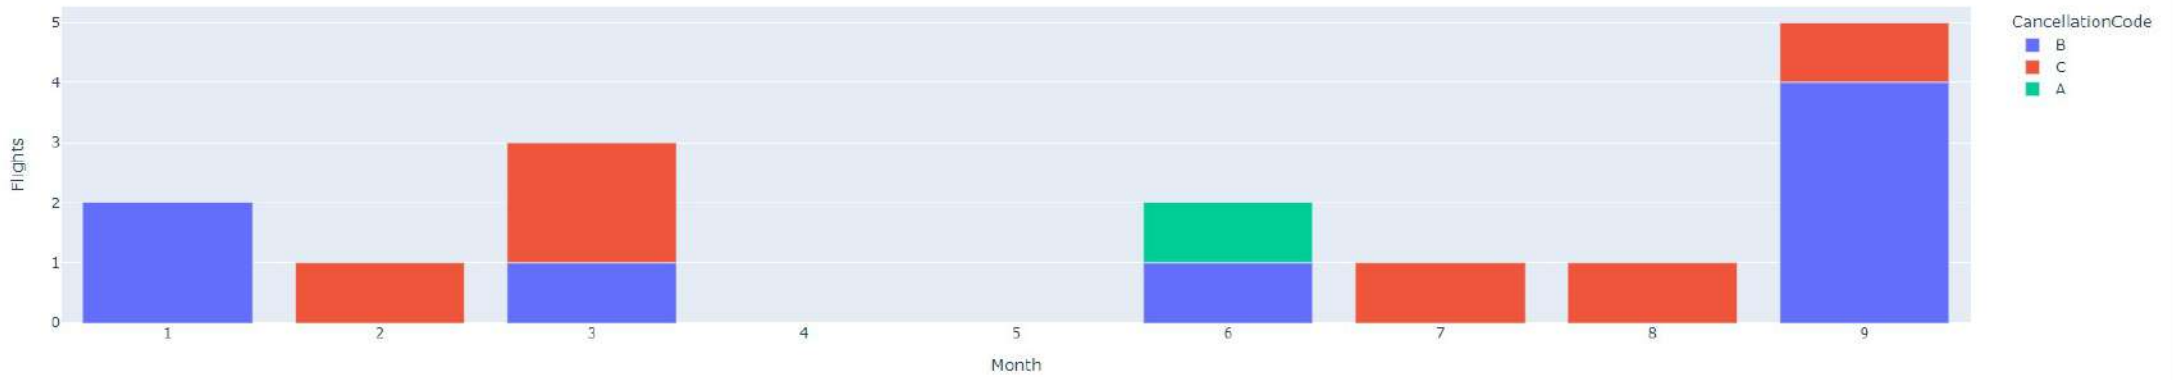

Monthly Flight Cancellation