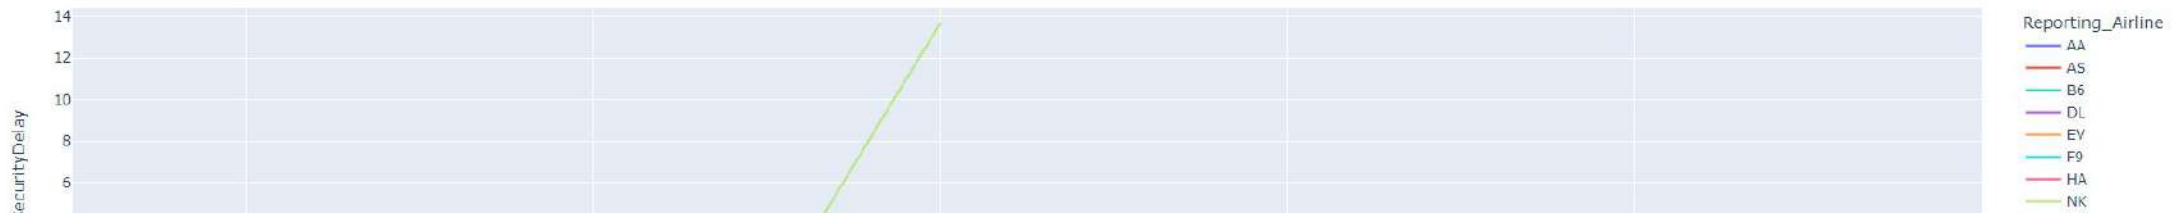

## US Domestic Airline Flights Performance

Report Type:

Yearly Airline Delay Report

Choose Year:

2017

Average carrier delay time (minutes) by airline

Average weather delay time (minutes) by airline

Number of flights from origin state

Number of flights from origin state

Average weather delay time (minutes) by airline

Flights

Average security delay time (minutes) by airline

Average security delay time (minutes) by airline

Average late aircraft delay time (minutes) by airline