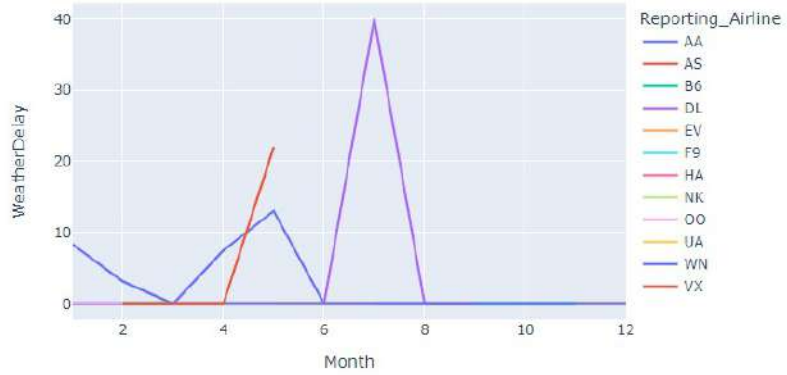

## US Domestic Airline Flights Performance

Report Type:

Yearly Airline Delay Report

Choose Year:

2017

Average carrier delay time (minutes) by airline

Average weather delay time (minutes) by airline

Number of flights from origin state

Number of flights from origin state

Average weather delay time (minutes) by airline

Flights

Average security delay time (minutes) by airline

Average security delay time (minutes) by airline

Average late aircraft delay time (minutes) by airline