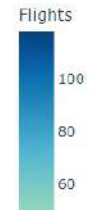

## US Domestic Airline Flights Performance

Report Type:

Yearly Airline Delay Report

Choose Year:

2017

Average carrier delay time (minutes) by airline

Average weather delay time (minutes) by airline

Number of flights from origin state

Number of flights from origin state

Average weather delay time (minutes) by airline

Flights

Average security delay time (minutes) by airline

Average security delay time (minutes) by airline

Average late aircraft delay time (minutes) by airline